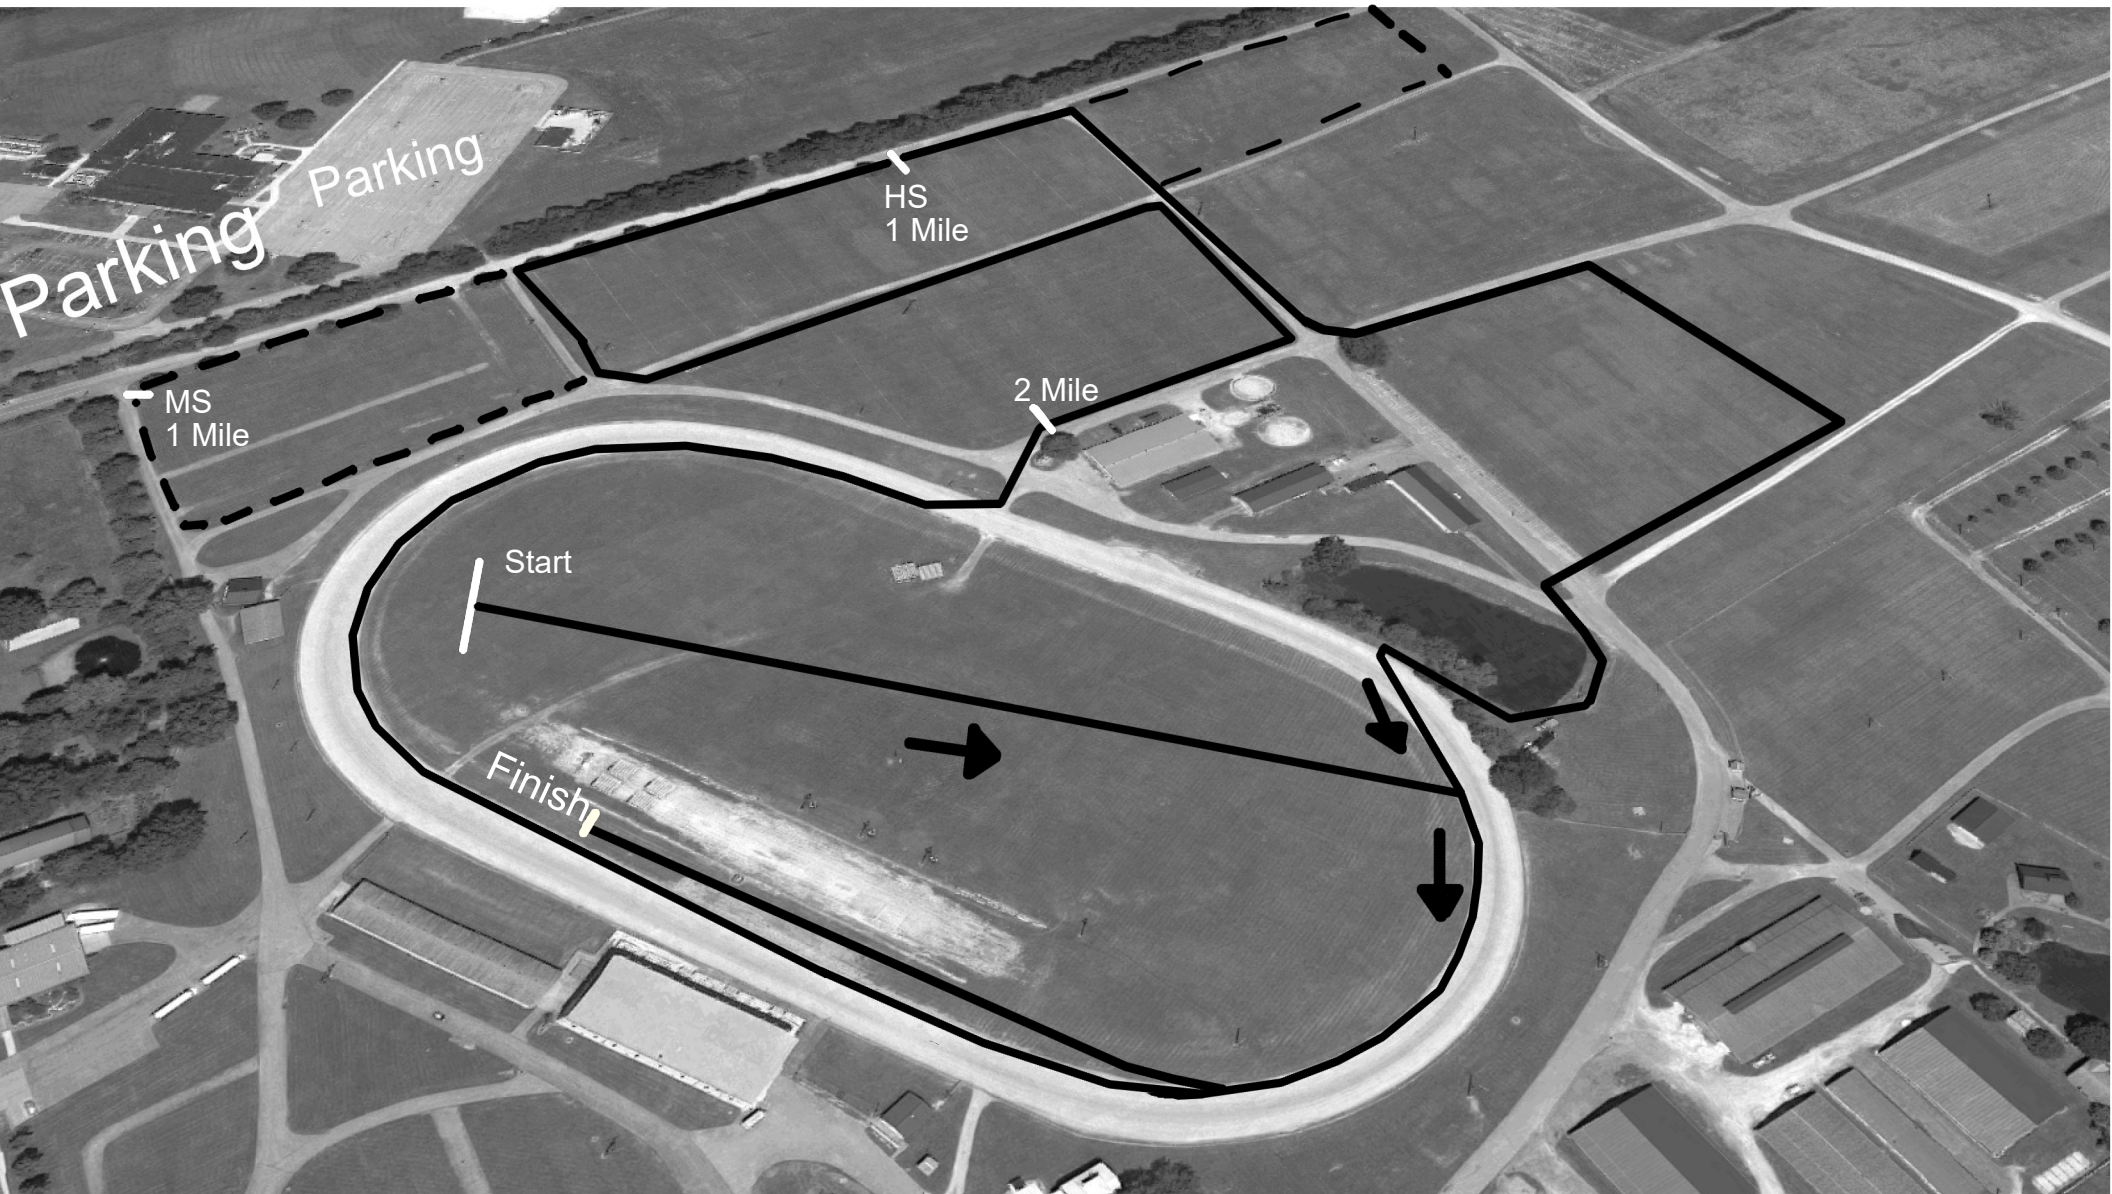

# Berkshire Early Bird Invite HS/MS course

High School race is 2 laps for 5000m  
Middle School race is 1 lap + dashed add-ons